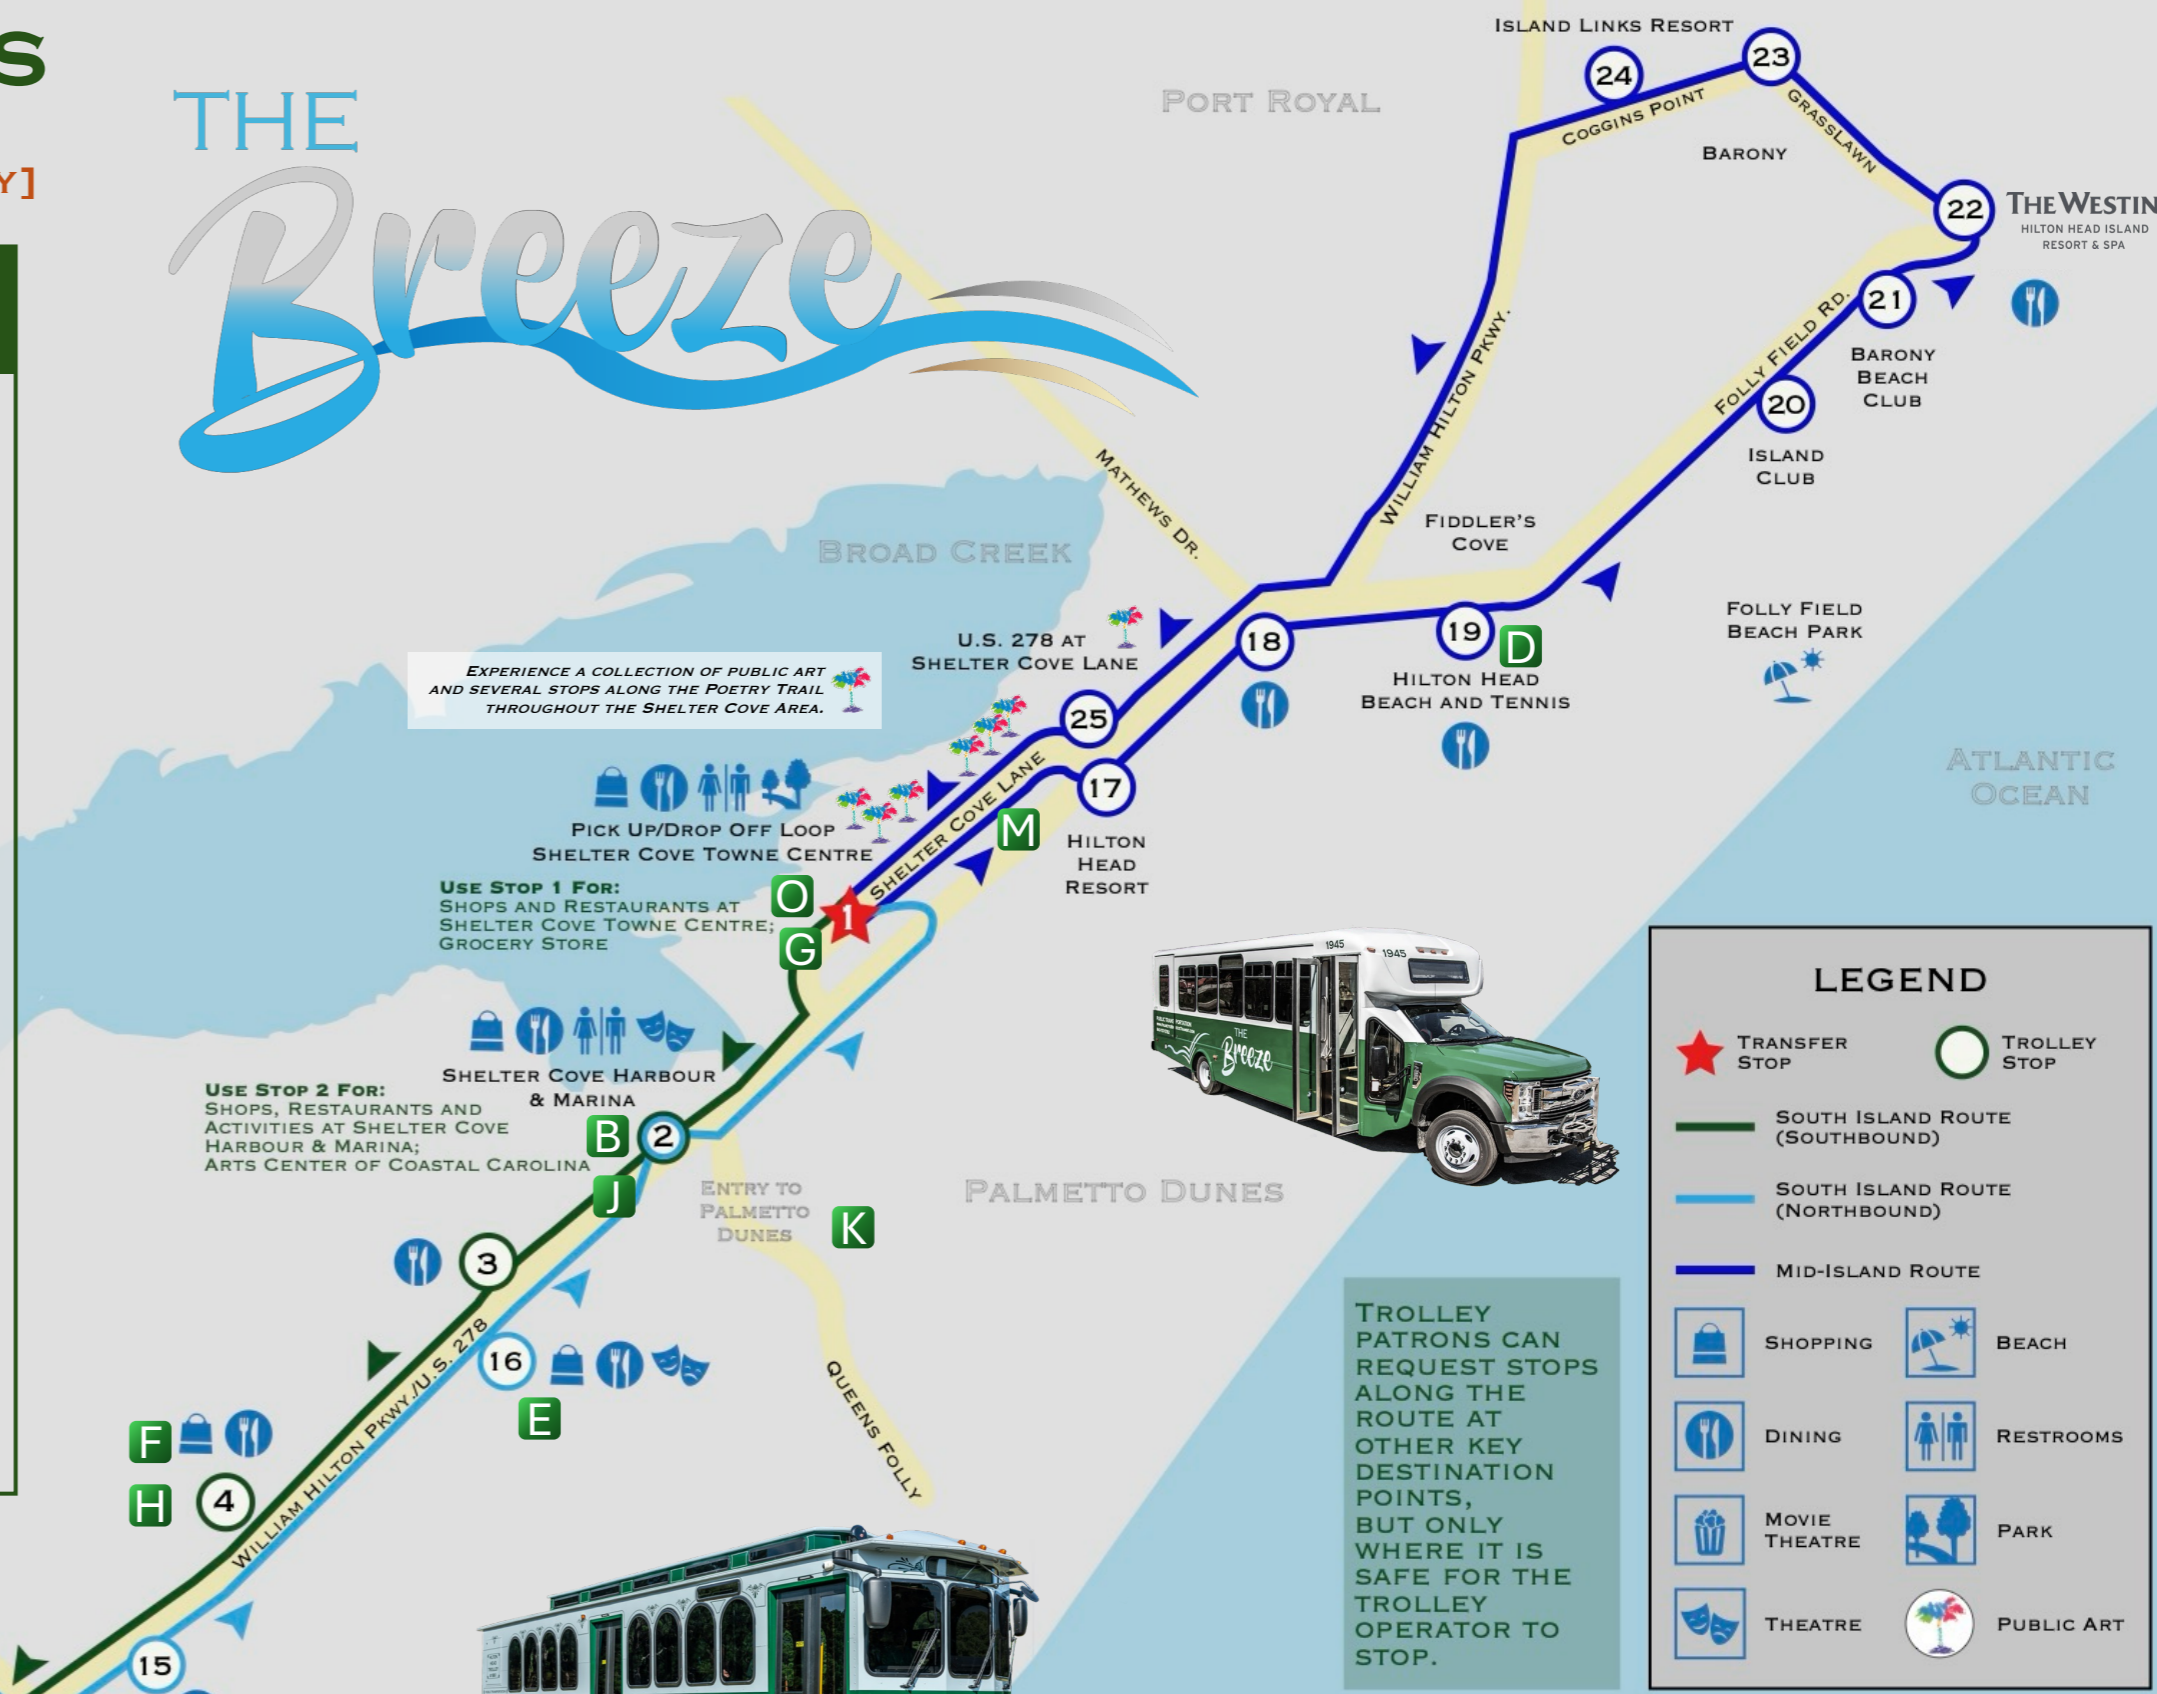

2025 BREEZE TROLLEY ROUTE MAP & TIMES

APPROXIMATE TROLLEY TIMES:

EVERY DAY OF THE WEEK (ALL TIMES P.M.) – [SERVICE RUNS UNTIL 11 P.M. FRIDAY AND SATURDAY]

SOUTH ISLAND ROUTE

SHELTER COVE TO COLIGNY (SOUTHBOUND)

MID-ISLAND ROUTE

SHELTER COVE / FOLLY FIELD / WESTIN LOOP

TROLLEY STOP NUMBERS

★	17	18	19	20	21	22	23	24	25	★
1:00	1:03	1:05	1:06	1:08	1:09	1:10	1:19	1:21	1:23	1:25
1:30	1:33	1:35	1:36	1:38	1:39	1:40	1:49	1:51	1:53	1:55
2:00	2:03	2:05	2:06	2:08	2:09	2:10	2:19	2:21	2:23	2:25
2:30	2:33	2:35	2:36	2:38	2:39	2:40	2:49	2:51	2:53	2:55
3:00	3:03	3:05	3:06	3:08	3:09	3:10	3:19	3:21	3:23	3:25
3:30	3:33	3:35	3:36	3:38	3:39	3:40	3:49	3:51	3:53	3:55
4:00	4:03	4:05	4:06	4:08	4:09	4:10	4:19	4:21	4:23	4:25
4:30	4:33	4:35	4:36	4:38	4:39	4:40	4:49	4:51	4:53	4:55
5:00	5:03	5:05	5:06	5:08	5:09	5:10	5:19	5:21	5:23	5:25
5:30	5:33	5:35	5:36	5:38	5:39	5:40	5:49	5:51	5:53	5:55
6:00	6:03	6:05	6:06	6:08	6:09	6:10	6:19	6:21	6:23	6:25
6:30	6:33	6:35	6:36	6:38	6:39	6:40	6:49	6:51	6:53	6:55
7:00	7:03	7:05	7:06	7:08	6:09	7:10	7:19	7:21	7:23	7:25
7:30	7:33	7:35	7:36	7:38	7:39	7:40	7:49	7:51	7:53	7:55
8:00	8:03	8:05	8:06	8:08	8:09	8:10	8:19	8:21	8:23	8:25
8:30	8:33	8:35	8:36	8:38	8:39	8:40	8:49	8:51	8:53	8:55
9:00	9:03	9:05	9:06	9:08	9:09	9:10	9:19	9:21	9:23	9:25
9:30	9:33	9:35	9:36	9:38	9:39	9:40	9:49	9:51	9:53	9:55
10:00	10:03	10:05	10:06	10:08	10:09	10:10	10:19	10:21	10:23	10:25
10:30	10:33	10:35	10:36	10:38	10:39	10:40	10:49	10:51	10:53	10:55